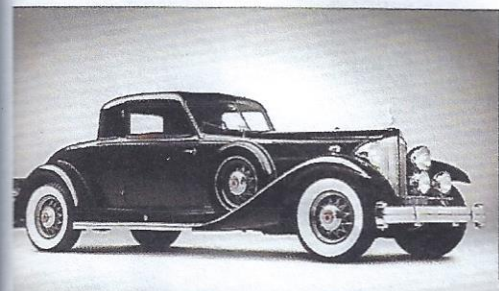

Milwaukee Collector CAR, TRUCK & ROD SHOW

Featuring
all makes and models

14th Annual Griffin Classic

Presented by Griffin Chevrolet of Milwaukee
and the Vintage Chevrolet Club of America/Wisconsin Region

Sunday, August 16, 2015
9am-3pm

CAR REGISTRATION:
\$7.00

- > Dash Plaques to first 100 entrants
- > Door prizes, raffles, silent auction
- > Food and refreshments available

TROPHY CLASSES

Stock	Rods & Modifieds
1957 & prior	65 & prior
1958-1963	66 & up
1964-1966	
1967-1969	Trucks
1970-1974	
1975-1979	Bergstrom
1980-1984	Best of Show
1985-1989	
1990 & up	